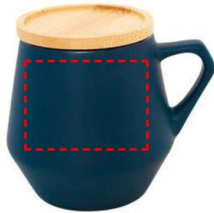

[DWEN 3198] SEVILLA - eco-neutral Ceramic Mug with Bamboo Lid - Blue

ROUND SCREEN

DUAL FUNCTION
BAMBOO LID /
COASTER

- Silk Screen Printing

Area Width: 60 mm

Area Height: 40 mm

LID

- Laser Engraving

Area Width: 35 mm

Area Height: 35 mm