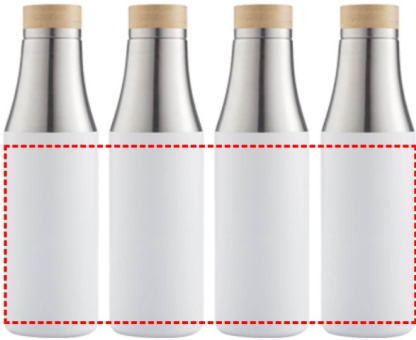

[DWHL 3216] R-BREDA - CHANGE Collection Recycled Insulated Water Bottle - White

360

- Laser Engraving 360°
[Edge to Edge]
- Digital print 360°
[Edge to Edge]

Area Width: 225 mm
Area Height: 120 mm

FRONT

- Laser Engraving
- Digital (UV) Print

Area Width: 25 mm
Area Height: 120 mm

ROUND

- Round Laser Engraving
- Round Digital Print
- Silk Screen Printing

Area Width: 60 mm
Area Height: 120 mm