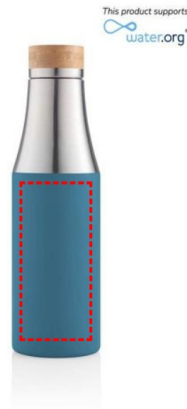

## FRONT

- Laser Engraving
- Digital (UV) Print

**Area Width:** 25 mm

**Area Height:** 120 mm

## ROUND

- Round Laser Engraving
- Round Digital Print
- Silk Screen Printing

**Area Width:** 60 mm

**Area Height:** 120 mm