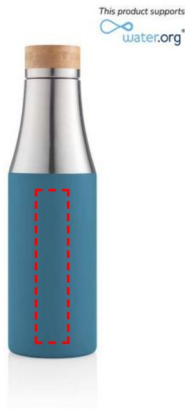

# [DWHL 3217] R-BREDA - CHANGE Collection Recycled Insulated Water Bottle - Blue

---

## FRONT

- Laser Engraving
- Digital (UV) Print

**Area Width:** 25 mm

**Area Height:** 120 mm