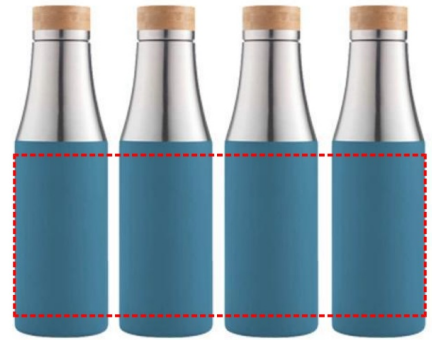

360

- Laser Engraving 360° [Edge to Edge]
- Digital print 360° [Edge to Edge]

Area Width: 225 mm

Area Height: 120 mm