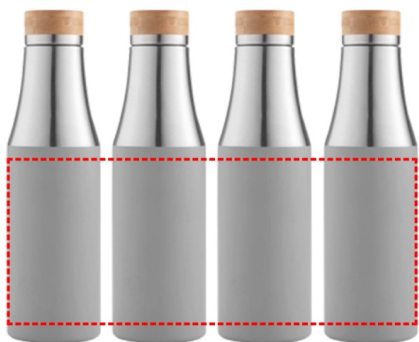

[DWHL 3218] R-BREDA - CHANGE Collection Recycled Insulated Water Bottle - Grey

360

- Laser Engraving 360°
[Edge to Edge]
- Digital print 360°
[Edge to Edge]

Area Width: 225 mm
Area Height: 120 mm

FRONT

- Laser Engraving
- Digital (UV) Print

Area Width: 25 mm
Area Height: 120 mm

ROUND

- Round Laser Engraving
- Round Digital Print
- Silk Screen Printing

Area Width: 60 mm
Area Height: 100 mm