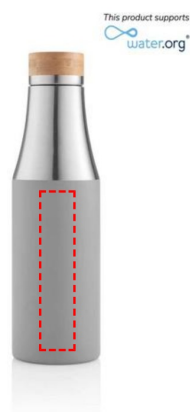

[DWHL 3218] R-BREDA - CHANGE Collection Recycled Insulated Water Bottle - Grey

360

- Laser Engraving 360°
[Edge to Edge]
- Digital print 360°
[Edge to Edge]

Area Width: 225 mm
Area Height: 120 mm

FRONT

- Laser Engraving
- Digital (UV) Print

Area Width: 25 mm
Area Height: 120 mm

ROUND

- Round Laser Engraving
- Round Digital Print
- Silk Screen Printing

Area Width: 60 mm
Area Height: 100 mm