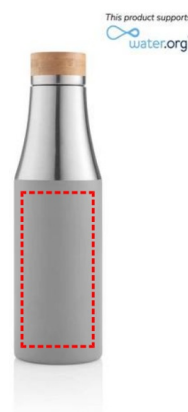

[DWHL 3218] R-BREDA - CHANGE Collection Recycled Insulated Water Bottle - Grey

360

- Laser Engraving 360°
[Edge to Edge]
- Digital print 360°
[Edge to Edge]

Area Width: 225 mm
Area Height: 120 mm

FRONT

- Laser Engraving
- Digital (UV) Print

Area Width: 25 mm
Area Height: 120 mm

ROUND

- Round Laser Engraving
- Round Digital Print
- Silk Screen Printing

Area Width: 60 mm
Area Height: 100 mm