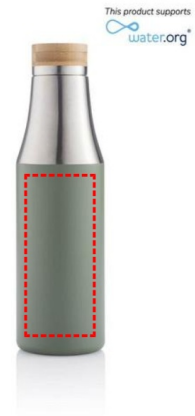

[DWHL 3220] R-BREDA - CHANGE Collection Recycled Insulated Water Bottle - Green

360

- Laser Engraving 360°
[Edge to Edge]
- Digital print 360°
[Edge to Edge]

Area Width: 225 mm
Area Height: 120 mm

FRONT

- Laser Engraving
- Digital (UV) Print

Area Width: 25 mm
Area Height: 120 mm

ROUND

- Round Laser Engraving
- Round Digital Print
- Silk Screen Printing

Area Width: 60 mm
Area Height: 120 mm