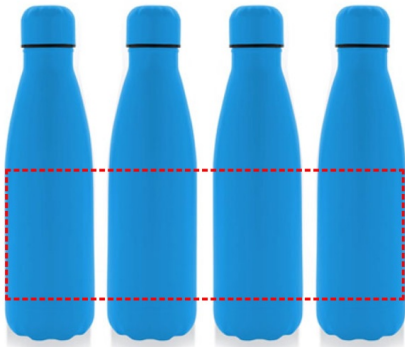

[DWGL 3225] GRODNO - Soft Touch Insulated Water Bottle - Ocean Blue

360

- Laser Engraving 360°
[Edge to Edge]
- Digital print 360°
[Edge to Edge]

Area Width: 220 mm
Area Height: 100 mm

FRONT

- Laser Engraving
- Digital (UV) Print

Area Width: 25 mm
Area Height: 100 mm

ROUND

- Round Laser Engraving
- Round Digital Print
- Silk Screen Printing

Area Width: 60 mm
Area Height: 100 mm