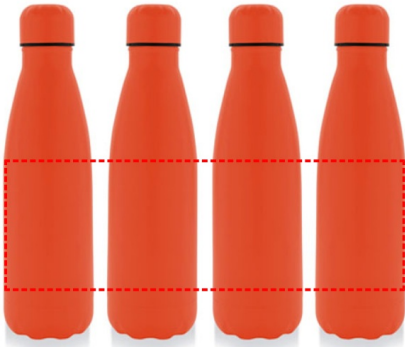

# [DWGL 3226] GRODNO - Soft Touch Insulated Water Bottle - Orange

---

360

- Laser Engraving 360°  
[Edge to Edge]
- Digital print 360°  
[Edge to Edge]

**Area Width:** 220 mm  
**Area Height:** 100 mm

FRONT

- Laser Engraving
- Digital (UV) Print

**Area Width:** 25 mm  
**Area Height:** 100 mm

ROUND

- Round Laser Engraving
- Round Digital Print
- Silk Screen Printing

**Area Width:** 60 mm  
**Area Height:** 100 mm