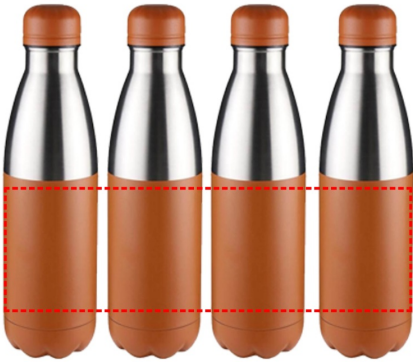

# [GSCU 9559] Workflow Essentials Gift Set - Tan

---

FRONT

- Laser Engraving
- Digital (UV) Print

**Area Width:** 15 mm  
**Area Height:** 15 mm

FRONT

- Laser Engraving
- Digital (UV) Print

**Area Width:** 15 mm  
**Area Height:** 15 mm

TOP

- Digital (Decal UV) Print

**Area Width:** 35 mm  
**Area Height:** 5 mm

360

- Round Laser Engraving
- Round Digital Print

**Area Width:** 220 mm  
**Area Height:** 100 mm

FRONT

- Laser Engraving
- Digital (UV) Print