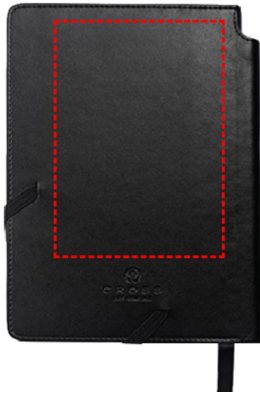

[GSCR 5001] Cross ATX® Basalt Black Ballpoint Pen with Classic Black Journal Gift Set

FRONT JOURNAL LARGE

- Debossing [Edge to Edge]
- Digital (UV) Print [Edge to Edge]

Area Width: 120 mm
Area Height: 195 mm

FRONT JOURNAL SMALL

- Debossing
- Silk Screen Printing
- Digital (UV) Print

Area Width: 70 mm
Area Height: 50 mm

LEFT OF CLIP

- Laser engraving
- Digital (UV) Print

Area Width: 35 mm
Area Height: 6 mm

BACK JOURNAL LARGE

- Debossing [Edge to Edge]
- Digital (UV) Print [Edge to Edge]

Area Width: 100 mm
Area Height: 140 mm

BACK JOURNAL SMALL

- Debossing
- Silk Screen Printing
- Digital (UV) Print

Area Width: 70 mm
Area Height: 50 mm