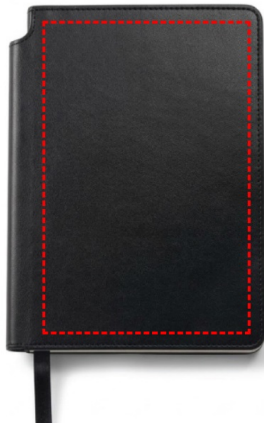

[GSCR 5001] Cross ATX® Basalt Black Ballpoint Pen with Classic Black Journal Gift Set

FRONT JOURNAL LARGE

- Debossing [Edge to Edge]
- Digital (UV) Print [Edge to Edge]

Area Width: 120 mm
Area Height: 195 mm

FRONT JOURNAL SMALL

- Debossing
- Silk Screen Printing
- Digital (UV) Print

Area Width: 70 mm
Area Height: 50 mm

LEFT OF CLIP

- Laser engraving
- Digital (UV) Print

Area Width: 35 mm
Area Height: 6 mm

BACK JOURNAL LARGE

- Debossing [Edge to Edge]
- Digital (UV) Print [Edge to Edge]

Area Width: 100 mm
Area Height: 140 mm

BACK JOURNAL SMALL

- Debossing
- Silk Screen Printing
- Digital (UV) Print

Area Width: 70 mm
Area Height: 50 mm