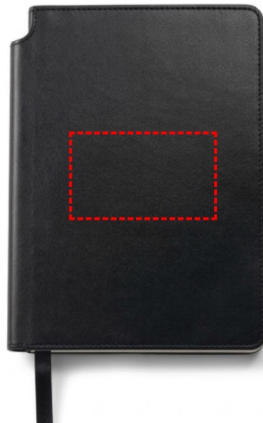

[GSCR 5001] Cross ATX® Basalt Black Ballpoint Pen with Classic Black Journal Gift Set

FRONT JOURNAL LARGE

- Debossing [Edge to Edge]
- Digital (UV) Print [Edge to Edge]

Area Width: 120 mm
Area Height: 195 mm

FRONT JOURNAL SMALL

- Debossing
- Silk Screen Printing
- Digital (UV) Print

Area Width: 70 mm
Area Height: 50 mm

LEFT OF CLIP

- Laser engraving
- Digital (UV) Print

Area Width: 35 mm
Area Height: 6 mm

BACK JOURNAL LARGE

- Debossing [Edge to Edge]
- Digital (UV) Print [Edge to Edge]

Area Width: 100 mm
Area Height: 140 mm

BACK JOURNAL SMALL

- Debossing
- Silk Screen Printing
- Digital (UV) Print

Area Width: 70 mm
Area Height: 50 mm